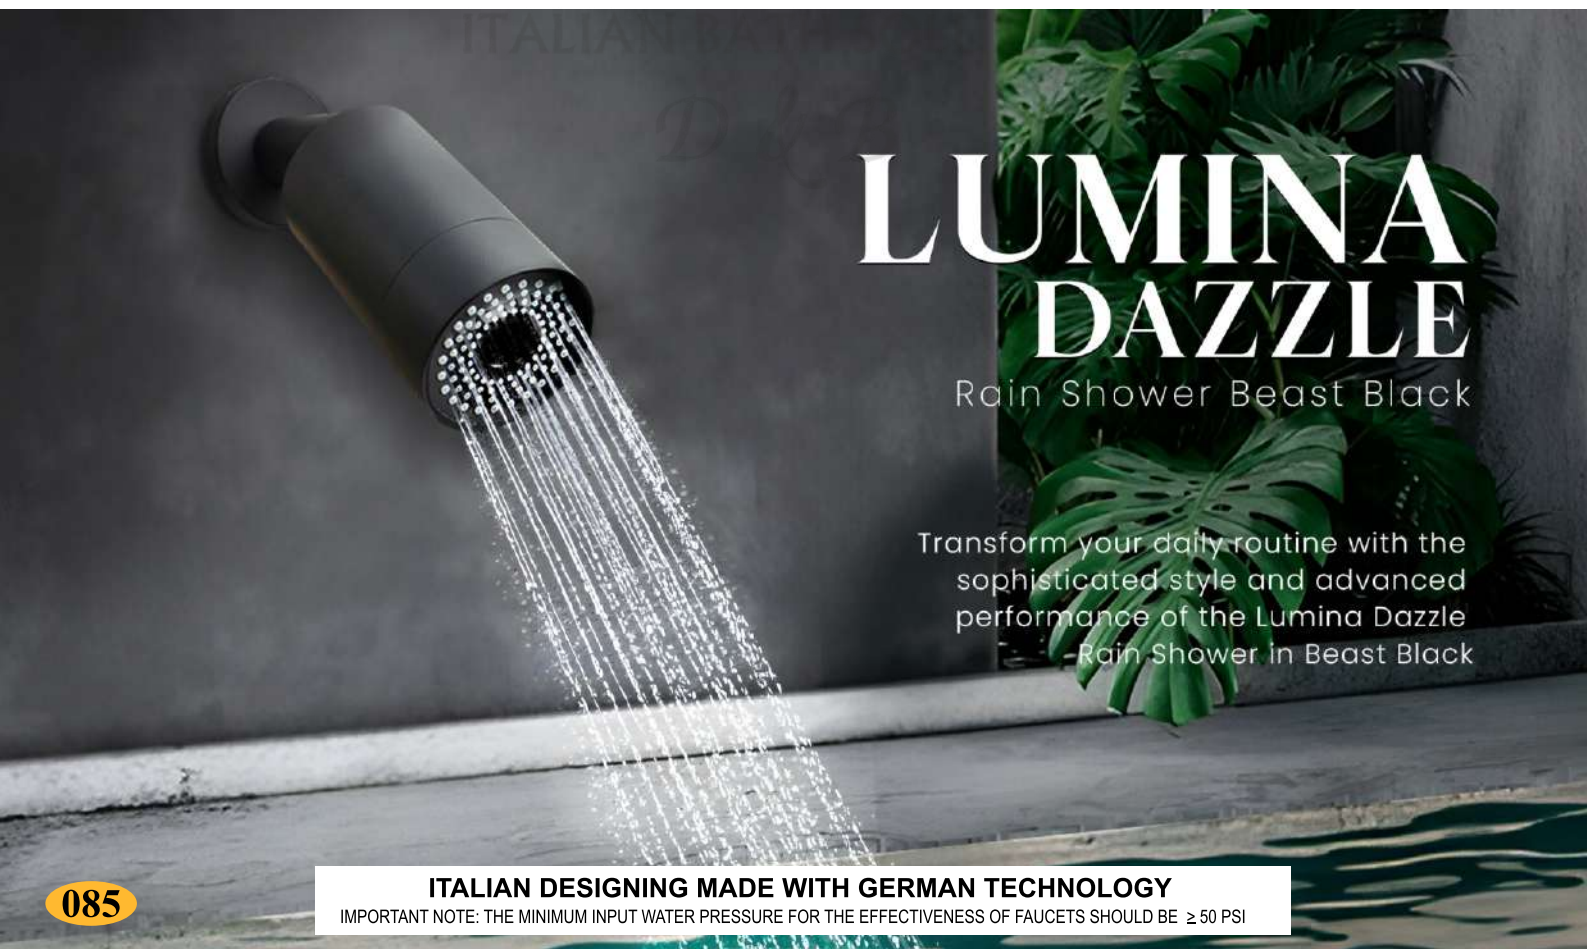

MODEL	DESCRIPTION	CODE	MRP
DAZZLE RAIN SHOWER (SINGLE FUNCTION WALL MOUNTED)			
	LUMINA DAZZLE RAIN SHOWER (SILVER CHROME)	DB-LMNOHS9999 -DRF	MRP : 16850/-
	LUMINA DAZZLE RAIN SHOWER (BEAST BLACK)	DB-LMNOHS9999 -DRF	MRP : 24250/-
	LUMINA DAZZLE RAIN SHOWER (EMPIRE GOLD)	DB-LMNOHS9999 -DRF	MRP : 27900/-
	LUMINA DAZZLE RAIN SHOWER (PLUSHY ROSE GOLD)	DB-LMNOHS9999 -DRF	MRP : 27900/-

LUMINA DAZZLE

Rain Shower Beast Black

Transform your daily routine with the sophisticated style and advanced performance of the Lumina Dazzle Rain Shower in Beast Black