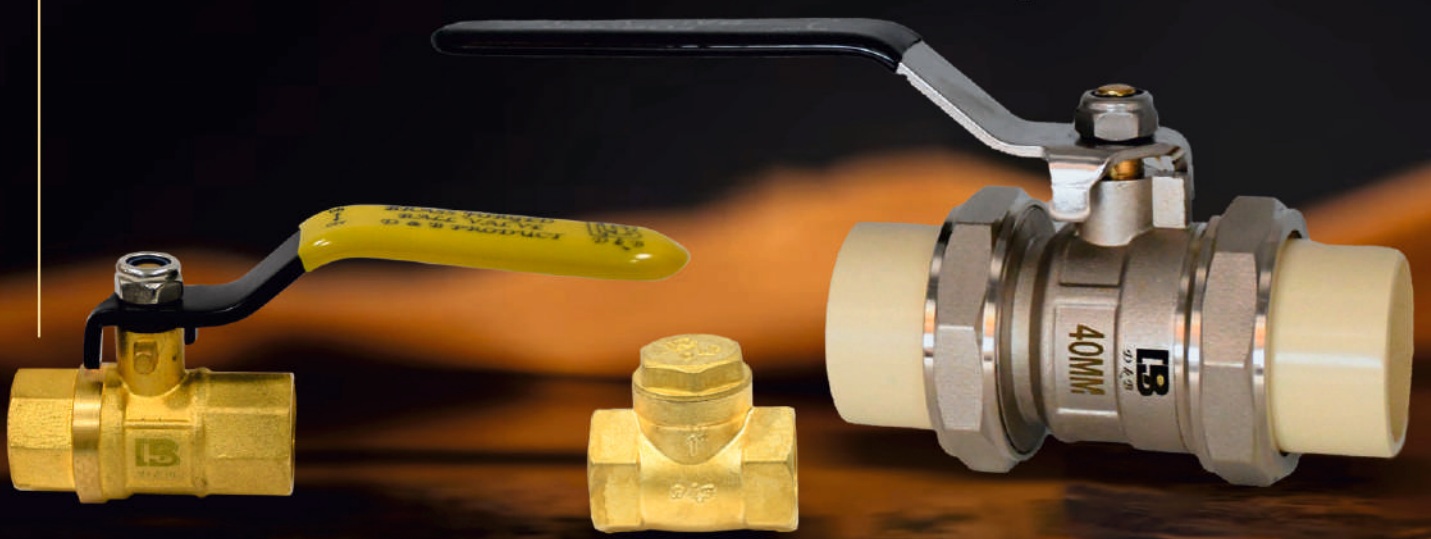

MODEL	DESCRIPTION	SIZE	MRP
BRASS VALVES			
	BRASS FORGED BALL VALVE	1/2"	MRP : 999/-
		3/4"	MRP : 1560/-
		1"	MRP : 2070/-
		1.25"	MRP : 3900/-
		1.5"	
		2"	
	BRASS UNION BALL VALVE CPVC	3/4"	MRP : 2050/-
		1"	MRP : 2560/-
		1.25"	MRP : 4945/-
		1.5"	MRP : 6210/-
	HORIZONTAL BRASS CHECK VALVE	1/2"	MRP : 895/-
		3/4"	MRP : 1238/-
		1"	MRP : 1795/-

ITALIAN BATH SOLUTION

BALL VALVE

Reliable control,
seamless
performance